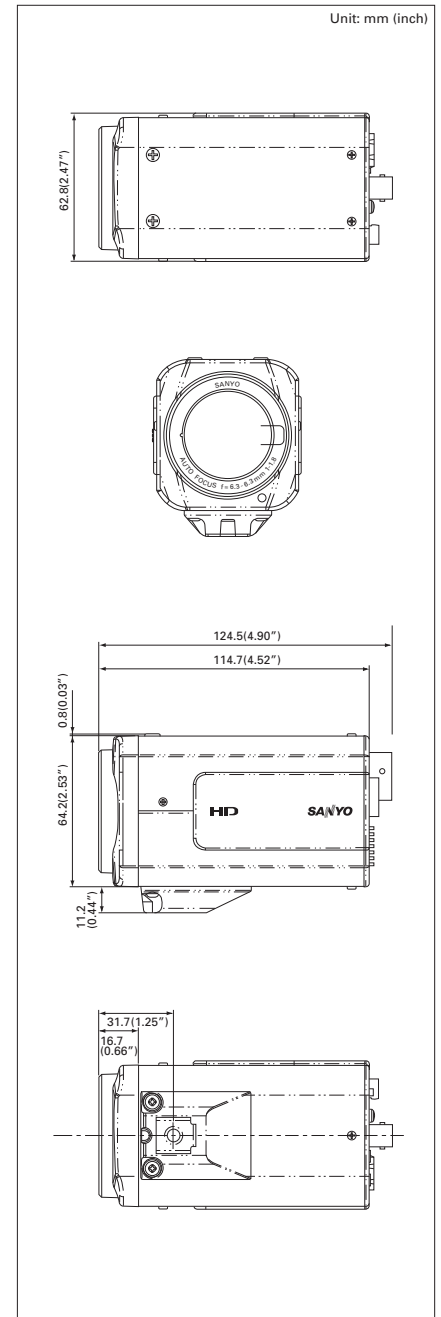

Interface

Video output		Composite out (for adjustment only), HDMI (mini type)
SD memory card slot		1(SDHC)
Network port		10BASE-T/100BASE-TX (RJ45 connector)
Alarm input/output		2/2
Audio input/output		Mic in/Line out (3.5 Φ mini jack)
USB port		For dedicated HDD case only

General

Environmental conditions	Operating	Temperature: -10 to +50°C Humidity: within 90% RH
	Storage	Temperature: -20 to +70°C Humidity: within 70% RH
Power supply		24V AC ±10%, 50Hz/ 12 - 15V DC, PoE (IEEE802.3af)
Power consumption (approx.)		12.3w
Dimensions (approx.) (W x H x D)		62.8 x 64.2 x 114.7mm
Weight (approx.)		420g

*Specifications, design and availability are subject to change without notice.

Dimensions

Caution: Please consult the instruction manual to ensure safe and proper operation of the product.

Digital System Company of SANYO Electric Co., Ltd. obtained Quality Management System ISO9001 and Environmental Management System ISO14001 certifications.

Distributed by:

SANYO

SANYO Electric Co., Ltd.
Digital System Company
<http://www.sanyosecurity.com>

©2009 SANYO Printed in Japan 2009.10.NP
SMS183