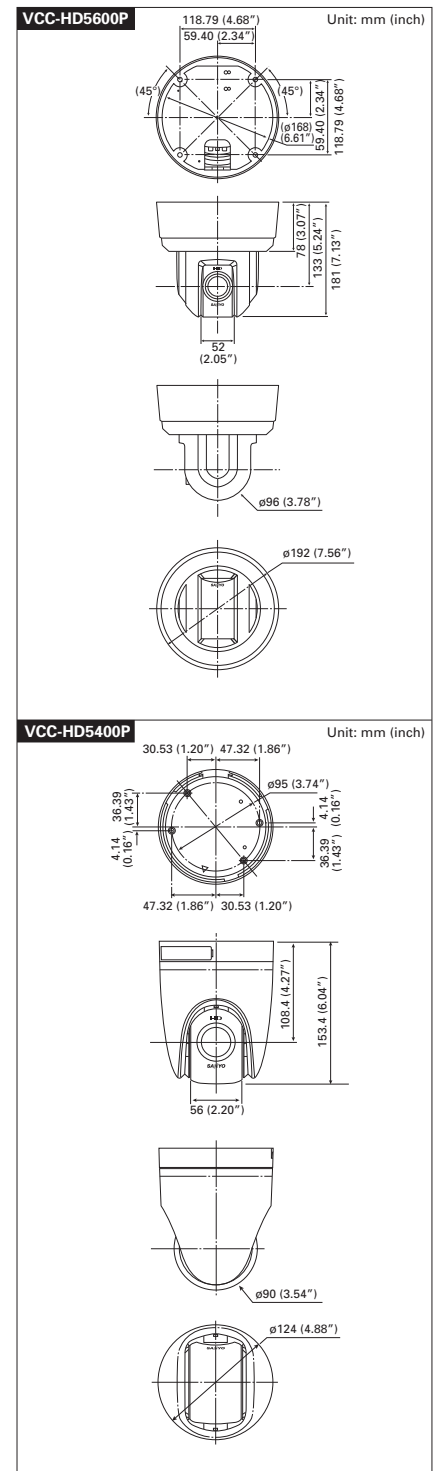

Interface

Video output	Composite out (for adjustment only), HDMI*1	Composite out (for adjustment only), HDMI
SD memory card slot	1(SDHC)	
Network port	10BASE-T/100BASE-TX (RJ45 connector)	
Alarm input/output	8/2	4/2
Audio input/output	Mic in/Line out (3.5 Φmini jack)	
Communication	RS-485	
USB port	For dedicated HDD case only	

General

Environmental conditions	Operating	Temperature: -10 to +50°C Humidity: within 90% RH
	Storage	Temperature: -20 to +70°C Humidity: within 70% RH
Power supply	24V AC ±10%, 50 Hz*2 230V AC±10%, 50 Hz*3	24 V AC ±10%, 50 Hz, 12V DC, PoE
Power consumption (approx.)	24w (24V AC)	21w (24V AC)
Dimensions (approx.) (Dia. x H)	Φ192 x 181mm	Φ124 x 153.4mm
Weight (approx.)	1.90kg	1.35kg

*Specifications, design and availability are subject to change without notice.

*1 Option

*2 Combination with VCC-MCH5600P (Camera unit) with VA-94S (24V AC) (Power unit)

*3 Combination with VCC-MCH5600P (Camera unit) with VA-90S (230V AC) (Power unit)

Caution: Please consult the instruction manual to ensure safe and proper operation of the product.

Digital System Company of SANYO Electric Co., Ltd. obtained Quality Management System ISO9001 and Environmental Management System ISO14001 certifications.

Dimensions

Distributed by:

SANYO Electric Co., Ltd.
Digital System Company
http://www.sanyosecurity.com